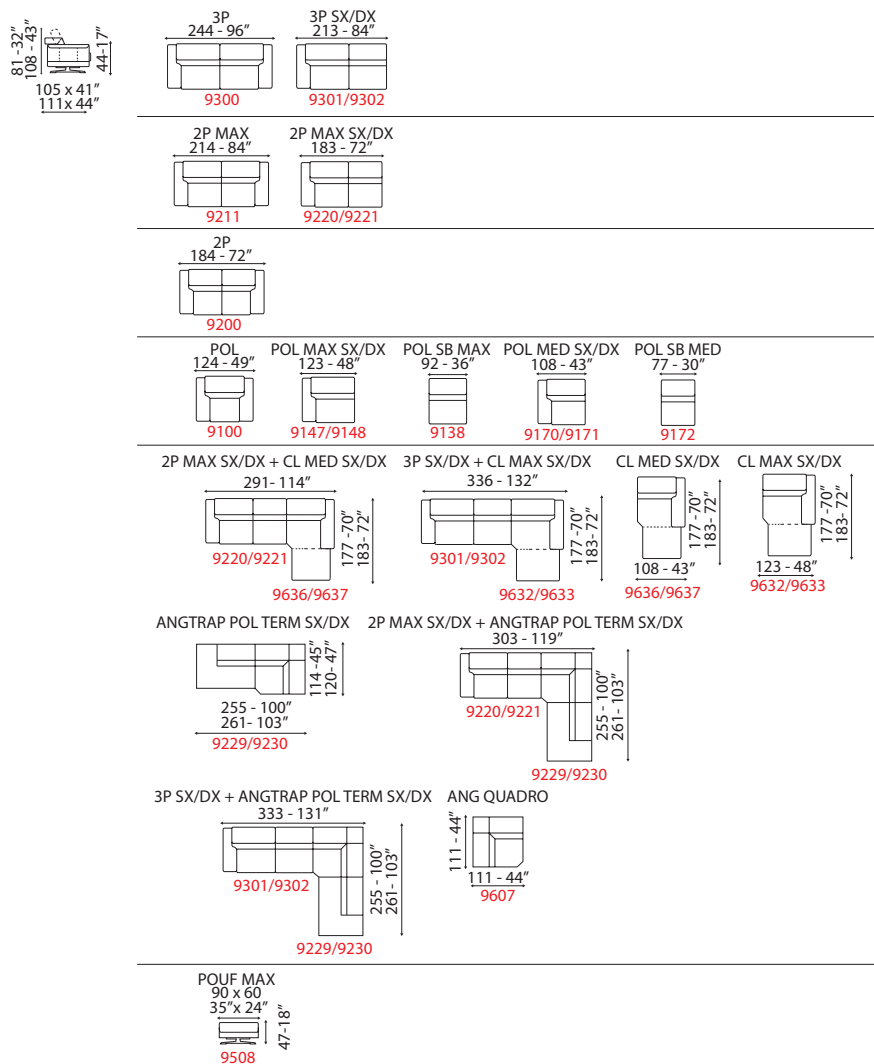

Alex

INFORMAZIONI TECNICHE

Inclusi poggiatesta regolabili con cricchetto a scatto.
Struttura in legno e derivati, con cinghie elastiche ad alta resistenza.
Imbottitura seduta, spalliera in poliuretano espanso.
Rivestimento pelli selezionate.
Rivestimento tessuti di alta qualità.
Piedi metallo con finiture cromate lucido.
Cuscini di seduta amovibili.
Parzialmente sfoderabile.
Cuciture speciali sul bracciolo.

Opzioni:

- Piede metallo cromato con finitura titanio, rame e ottone.
- Cuscini ornamentali non inclusi.

TECHNICAL INFORMATION

Included adjustable ratchet headrest with positions.
Wooden structure and its by-products, with highly-resistant elastic belts.
Padded seat cushion, expanded polyurethane foam backrest.
Selected leather upholstery.
High-quality upholstery fabrics.
Metal feet with polished chrome finish.
Removable seat cushions.
Partially removable.
Special stitching on armrest.

Options:

- Chrome metal legs with titanium, copper and brass finishing.
- Decorative cushions not included.

INFORMATION TECHNIQUE

Appuis-tête réglables à cliquet.
Carcasse en bois et dérivés, avec courroies élastiques à haute résistance.
Rembourrage de l'assise et du dossier en polyuréthane expansé.
Revêtement en cuir sélectionné.
Revêtement en tissu haute qualité.
Pieds en métal avec finition chromée brillante.
Coussins d'assise amovibles.
Partiellement déhoussable.
Coutures spéciales sur l'accoudoir.

Options:

- Pied en métal chromé avec finition titane, cuivre et laiton.
- Les coussins décoratifs ne sont pas inclus.