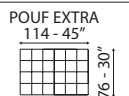

Oscar

INFORMAZIONI TECNICHE

Struttura in legno e derivati, con cinghie elastiche ad alta resistenza. Imbottitura seduta in poliuretano espanso, spalliera in poliuretano e piuma. Rivestimento pelli selezionate. Rivestimento tessuti di alta qualità. Piedi metallo con finiture cromate lucido. Cuscini di spalliera amovibile in pelle. Cuscini di seduta e spalliera amovibili in tessuto. Parzialmente sfoderabile in Pelle, completamente sfoderabile in tessuto.

Opzioni:

- Cuscini ornamentali non inclusi.
- Piede metallo con finitura colori RAL.

TECHNICAL INFORMATION

Wooden structure and its by-products, with highly-resistant elastic belts. Padded seat cushion, expanded polyurethane foam feather backrest. Selected leather upholstery. High-quality upholstery fabrics. Metal feet with polished chromed finishing. Removable leather backrest cushions. Fabric seat and back cushions are removable. Leather version is partially removable, fabric version is totally removable.

Options:

- Decorative cushions not included.
- Metal feet with RAL colours finishing.

INFORMATION TECHNIQUE

Carcasse en bois et dérivés, avec courroies élastiques à haute résistance. Rembourrage de l'assise en polyuréthane expansé et en plume. Revêtement en cuir sélectionné. Revêtement en tissu haute qualité. Pied en métal avec finition chromée brillante. Coussins de dossier amovibles en cuir. Coussins d'assise et de dossier amovibles en tissu. La version en cuir est partiellement déhoussable, la version en tissu est complètement déhoussable.

Options:

- Les coussins décoratifs ne sont pas inclus.
- Pied en métal avec finition en couleurs RAL.