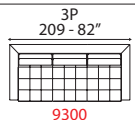

Oscar

INFORMAZIONI TECNICHE

Struttura in legno e derivati, con cinghie elastiche ad alta resistenza. Imbottitura seduta in poliuretano espanso, spalliera in poliuretano e piuma. Rivestimento pelli selezionate. Rivestimento tessuti di alta qualità. Piedi metallo con finiture cromate lucido. Cuscini di spalliera amovibile in pelle. Cuscini di seduta e spalliera amovibili in tessuto. Parzialmente sfoderabile in Pelle, completamente sfoderabile in tessuto.

Opzioni:

- Cuscini ornamentali non inclusi.
- Piede metallo con finitura colori RAL.

TECHNICAL INFORMATION

Wooden structure and its by-products, with highly-resistant elastic belts. Padded seat cushion, expanded polyurethane foam feather backrest. Selected leather upholstery. High-quality upholstery fabrics. Metal feet with polished chromed finishing. Removable leather backrest cushions. Fabric seat and back cushions are removable. Leather version is partially removable, fabric version is totally removable.

Options:

- Decorative cushions not included.
- Metal feet with RAL colours finishing.

INFORMATION TECHNIQUE

Carcasse en bois et dérivés, avec courroies élastiques à haute résistance. Rembourrage de l'assise en polyuréthane expansé et en plume. Revêtement en cuir sélectionné. Revêtement en tissu haute qualité. Pied en métal avec finition chromée brillante. Coussins de dossier amovibles en cuir. Coussins d'assise et de dossier amovibles en tissu. La version en cuir est partiellement déhoussable, la version en tissu est complètement déhoussable.

Options:

- Les coussins décoratifs ne sont pas inclus.
- Pied en métal avec finition en couleurs RAL.