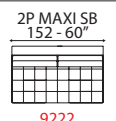

Oscar

INFORMAZIONI TECNICHE

Struttura in legno e derivati, con cinghie elastiche ad alta resistenza. Imbottitura seduta in poliuretano espanso, spalliera in poliuretano e piuma. Rivestimento pelli selezionate. Rivestimento tessuti di alta qualità. Piedi metallo con finiture cromate lucido. Cuscini di spalliera amovibile in pelle. Cuscini di seduta e spalliera amovibili in tessuto. Parzialmente sfoderabile in Pelle, completamente sfoderabile in tessuto.

Opzioni:

- Cuscini ornamentali non inclusi.
- Piede metallo con finitura colori RAL.

TECHNICAL INFORMATION

Wooden structure and its by-products, with highly-resistant elastic belts. Padded seat cushion, expanded polyurethane foam feather backrest. Selected leather upholstery. High-quality upholstery fabrics. Metal feet with polished chromed finishing. Removable leather backrest cushions. Fabric seat and back cushions are removable. Leather version is partially removable, fabric version is totally removable.

Options:

- Decorative cushions not included.
- Metal feet with RAL colours finishing.

INFORMATION TECHNIQUE

Carcasse en bois et dérivés, avec courroies élastiques à haute résistance. Rembourrage de l'assise en polyuréthane expansé et en plume. Revêtement en cuir sélectionné. Revêtement en tissu haute qualité. Pied en métal avec finition chromée brillante. Coussins de dossier amovibles en cuir. Coussins d'assise et de dossier amovibles en tissu. La version en cuir est partiellement déhoussable, la version en tissu est complètement déhoussable.

Options:

- Les coussins décoratifs ne sont pas inclus.
- Pied en métal avec finition en couleurs RAL.