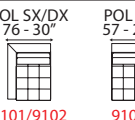

Oscar

INFORMAZIONI TECNICHE

Struttura in legno e derivati, con cinghie elastiche ad alta resistenza. Imbottitura seduta in poliuretano espanso, spalliera in poliuretano e piuma. Rivestimento pelli selezionate. Rivestimento tessuti di alta qualità. Piedi metallo con finiture cromate lucido. Cuscini di spalliera amovibile in pelle. Cuscini di seduta e spalliera amovibili in tessuto. Parzialmente sfoderabile in Pelle, completamente sfoderabile in tessuto.

Opzioni:

- Cuscini ornamentali non inclusi.
- Piede metallo con finitura colori RAL.

TECHNICAL INFORMATION

Wooden structure and its by-products, with highly-resistant elastic belts. Padded seat cushion, expanded polyurethane foam feather backrest. Selected leather upholstery. High-quality upholstery fabrics. Metal feet with polished chromed finishing. Removable leather backrest cushions. Fabric seat and back cushions are removable. Leather version is partially removable, fabric version is totally removable.

Options:

- Decorative cushions not included.
- Metal feet with RAL colours finishing.

INFORMATION TECHNIQUE

Carcasse en bois et dérivés, avec courroies élastiques à haute résistance. Rembourrage de l'assise en polyuréthane expansé et en plume. Revêtement en cuir sélectionné. Revêtement en tissu haute qualité. Pied en métal avec finition chromée brillante. Coussins de dossier amovibles en cuir. Coussins d'assise et de dossier amovibles en tissu. La version en cuir est partiellement déhoussable, la version en tissu est complètement déhoussable.

Options:

- Les coussins décoratifs ne sont pas inclus.
- Pied en métal avec finition en couleurs RAL.