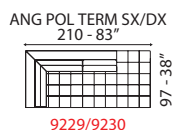

Oscar

INFORMAZIONI TECNICHE

Struttura in legno e derivati, con cinghie elastiche ad alta resistenza. Imbottitura seduta in poliuretano espanso, spalliera in poliuretano e piuma. Rivestimento pelli selezionate. Rivestimento tessuti di alta qualità. Piedi metallo con finiture cromate lucido. Cuscini di spalliera amovibile in pelle. Cuscini di seduta e spalliera amovibili in tessuto. Parzialmente sfoderabile in Pelle, completamente sfoderabile in tessuto.

Opzioni:

- Cuscini ornamentali non inclusi.
- Piede metallo con finitura colori RAL.

TECHNICAL INFORMATION

Wooden structure and its by-products, with highly-resistant elastic belts. Padded seat cushion, expanded polyurethane foam feather backrest. Selected leather upholstery. High-quality upholstery fabrics. Metal feet with polished chromed finishing. Removable leather backrest cushions. Fabric seat and back cushions are removable. Leather version is partially removable, fabric version is totally removable.

Options:

- Decorative cushions not included.
- Metal feet with RAL colours finishing.

INFORMATION TECHNIQUE

Carcasse en bois et dérivés, avec courroies élastiques à haute résistance. Rembourrage de l'assise en polyuréthane expansé et en plume. Revêtement en cuir sélectionné. Revêtement en tissu haute qualité. Pied en métal avec finition chromée brillante. Coussins de dossier amovibles en cuir. Coussins d'assise et de dossier amovibles en tissu. La version en cuir est partiellement déhoussable, la version en tissu est complètement déhoussable.

Options:

- Les coussins décoratifs ne sont pas inclus.
- Pied en métal avec finition en couleurs RAL.